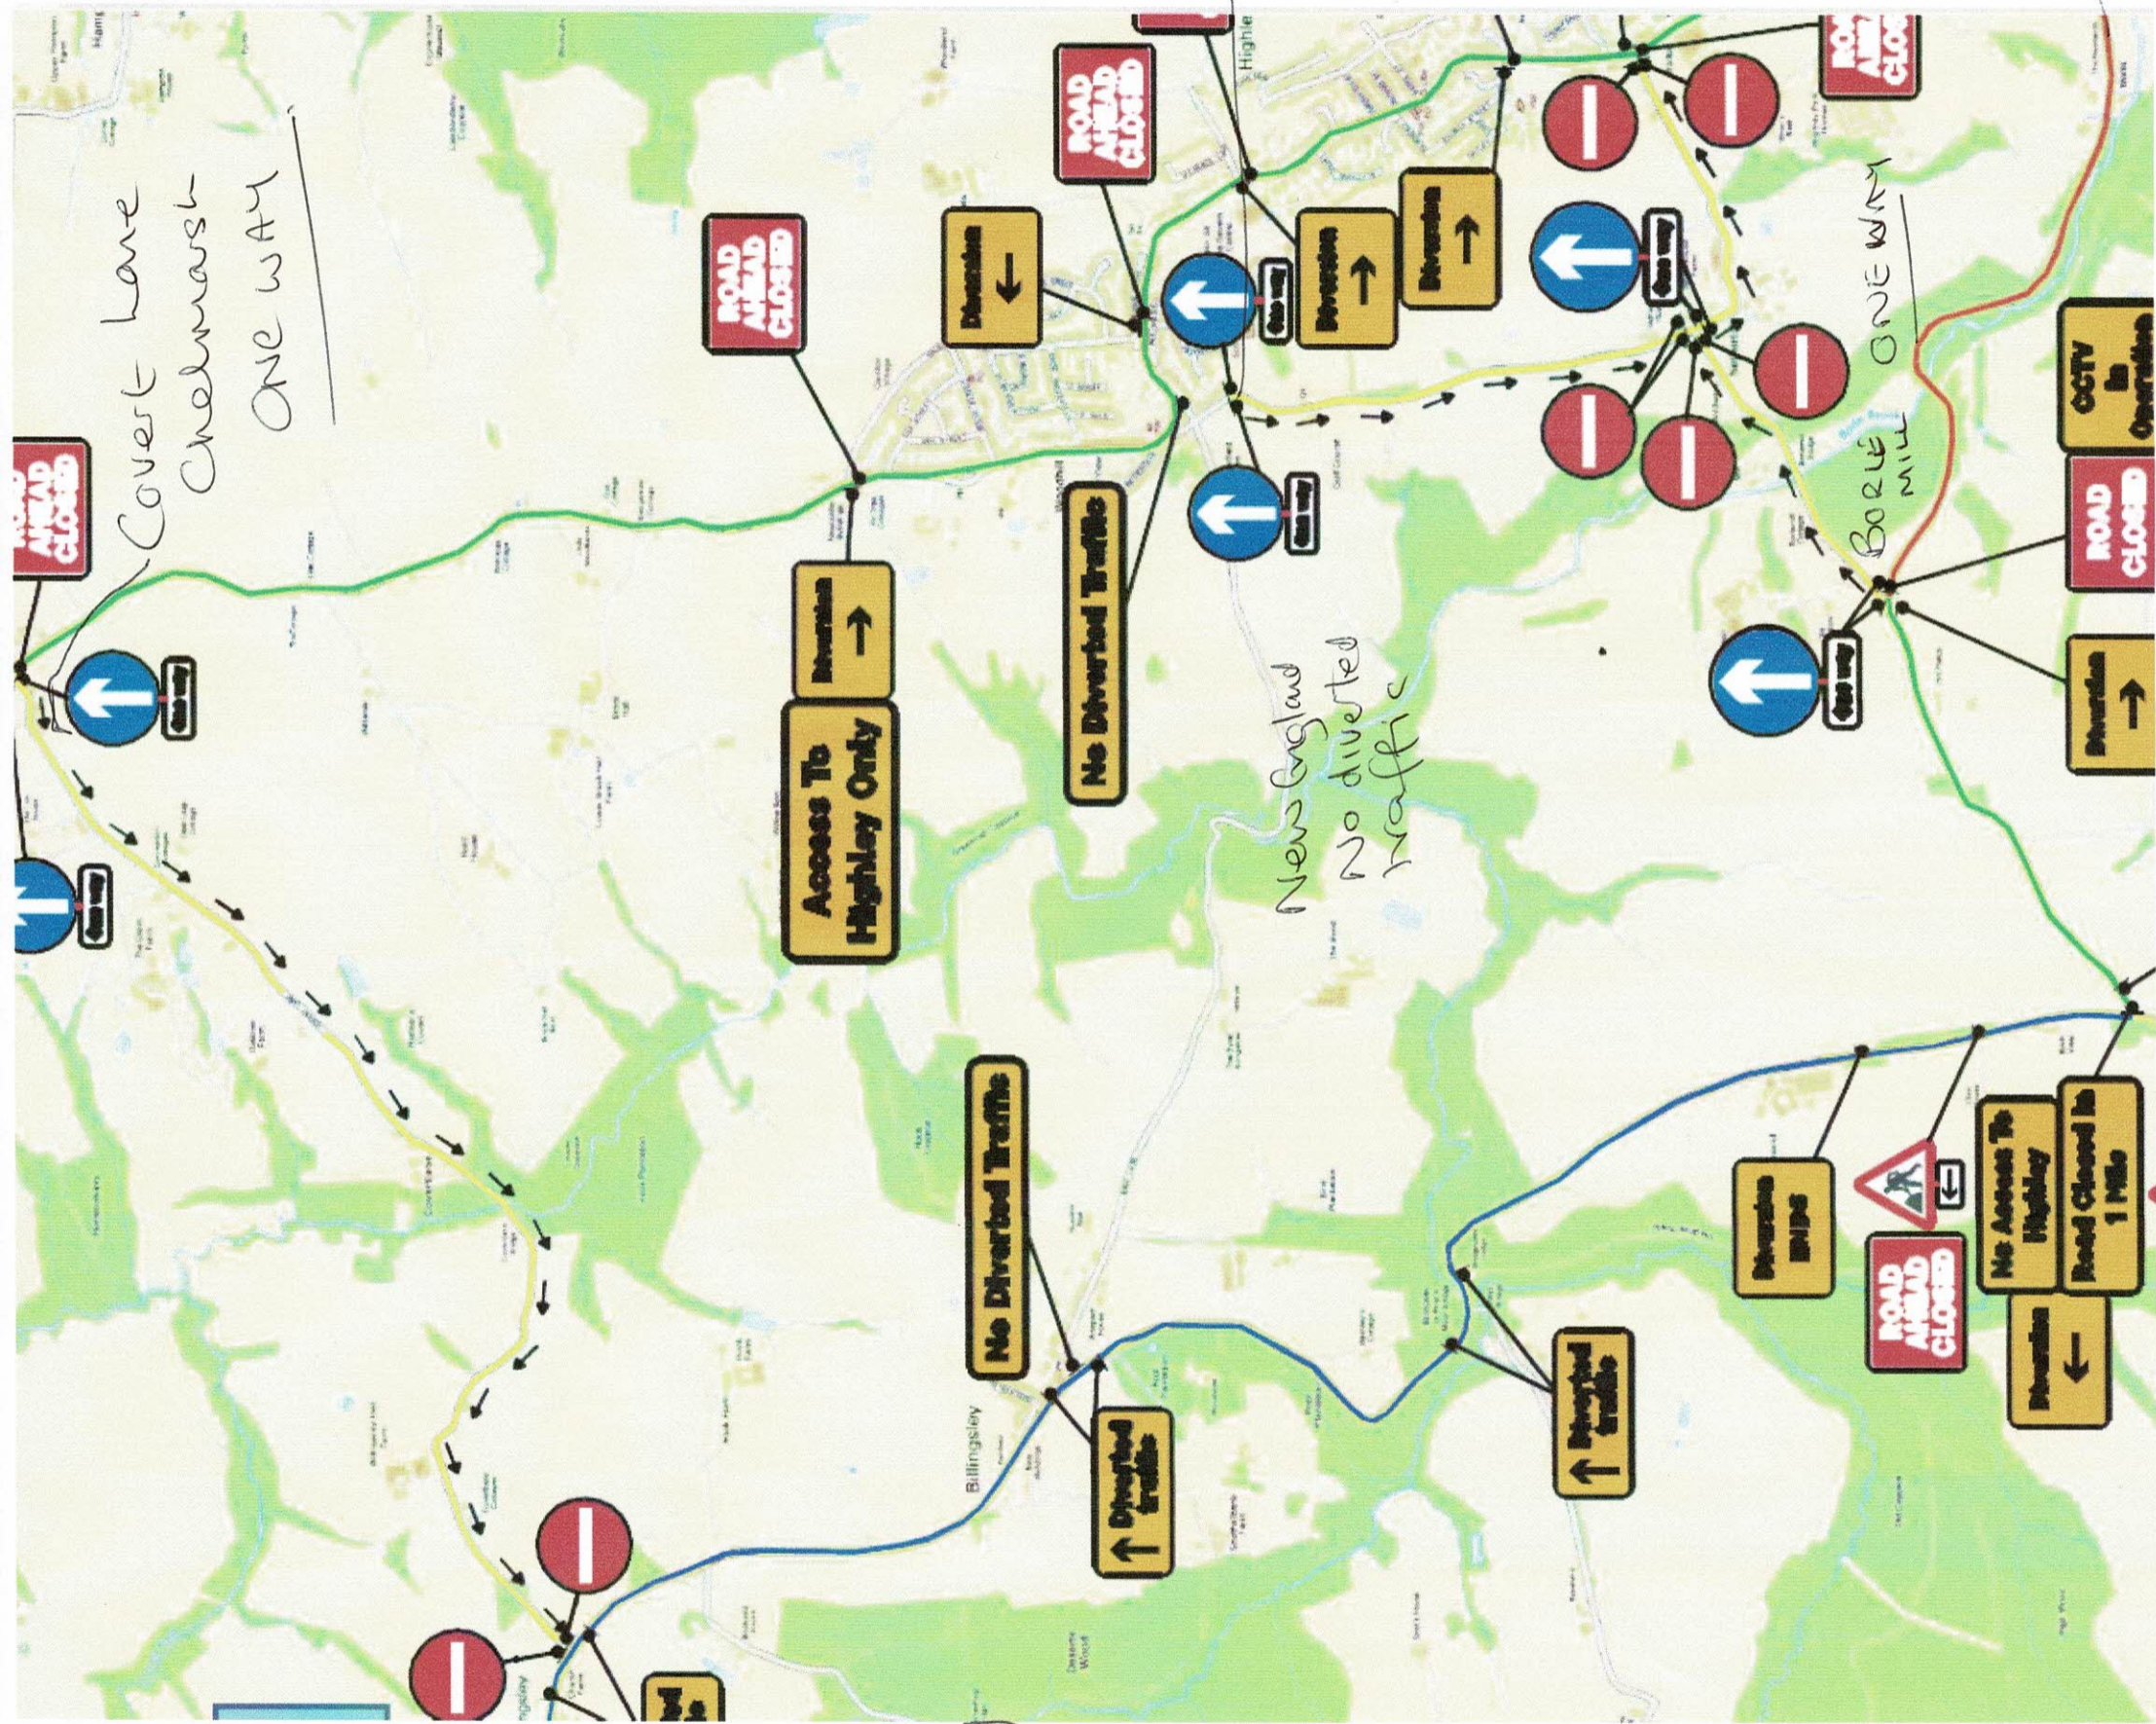

New Road Closure:

Monday 13th February to 3rd March 24hrs Closure. One way system in operation.

Netherlon have One way - No Access to Barle Mill as this is One way from Kurbet.

Road Closure New Road.

Covert Lane, No entry, via Billingsley please use Barle Mill to access Highway